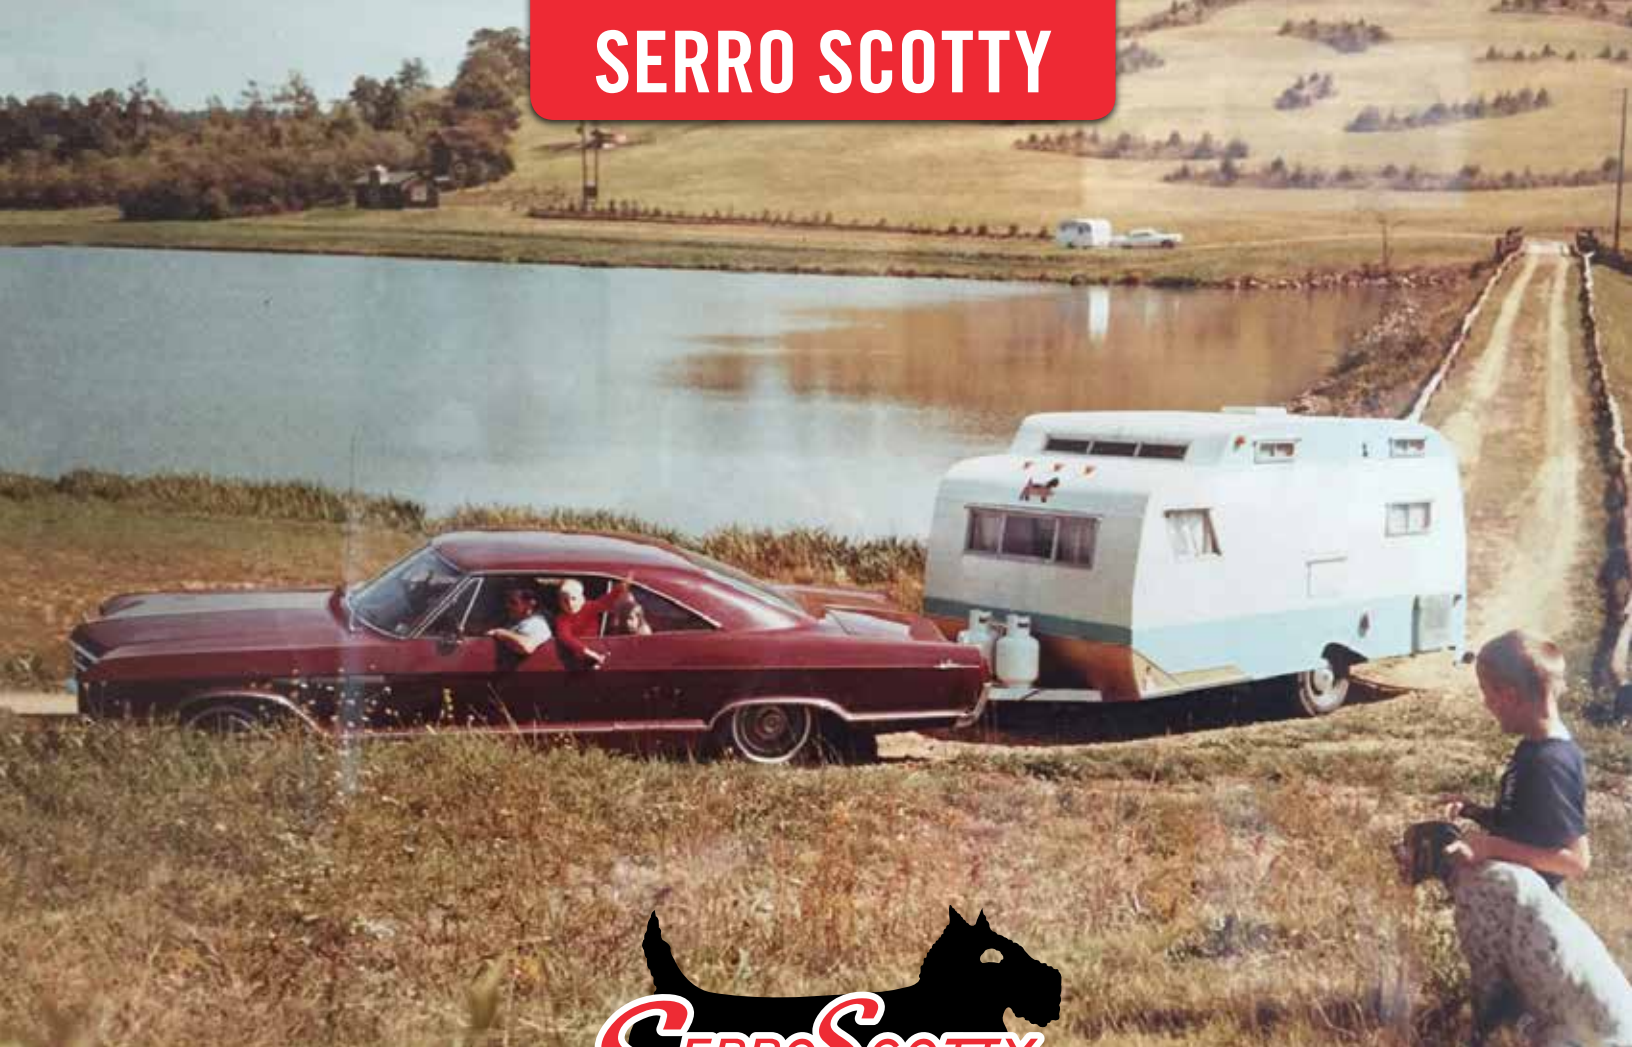

SERRO SCOTTY

Proudly Made in the USA
Rich Serro Scotty History

2 Year Structural Warranty
Best-in-Class Customer Support

THE RICH HISTORY OF THE SERRO SCOTTY TRAILER

Serro Scotty was founded in 1957 by John Serro. The company has a long, rich history rooted in American culture and one of the most recognizable RVs of its era. Often called the “working man’s” trailer, Scottys were well-priced travel trailers that were designed to be lightweight, but large enough for the whole family.